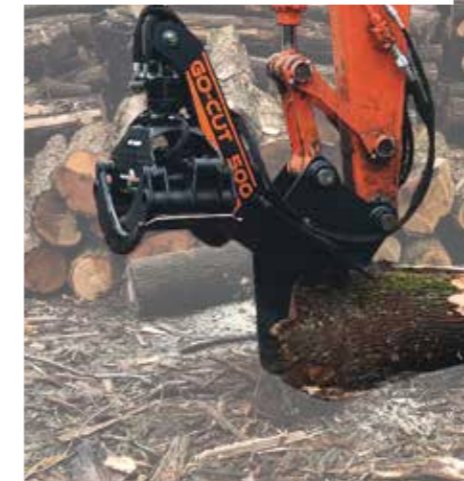

GOCUT

ITA - Perché sceglierci

- Lo spaccalegna polifunzionale GOCUT rappresenta la nuova concezione di spacco della legna: con una sola attrezzatura e quindi con un solo operatore, si muove il tronco, lo si spacca velocemente e si movimentano le parti spaccate.
- Notevole riduzione dei tempi di lavorazione e abbattimento dei costi rispetto alle pratiche di lavoro fino ad ora utilizzate.

ENG - Why choose us

- The multifunctional log splitter GOCUT represents the new concept of wood splitting: the trunk is shifted, quickly split and its split sections moved with just one equipment and just one operator.
- Compared to the traditional work practices in use up till now, it is evident the remarkable reduction in processing times and the cost decreasing.

FRA - Pourquoi nous choisir

- La fendeuse à bois multifonctions GOCUT représente le nouveau concept de fendage du bois : un seul équipement et donc un seul opérateur permettent le déplacement des souches, le fendage et le déplacement des parties fendues.
- Réduction considérable des délais de travail et une baisse des coûts par rapport aux pratiques de travail utilisées jusqu'à présent.

DEU - Warum uns wählen

- Mehrzweck-Holzspalter GOCUT stellt die neue Konzeption der Holzspaltung dar: eine einzige Maschine, daher eine einzige Person reicht um den Baumstamm sowohl umzulegen als auch zu spalten
- Damit ermöglicht das Gerät eine innovative Arbeitsweise, durch die man die Arbeitszeit und damit die Arbeitskosten viel verringern kann, in vergleich mit den gewöhnlichen Vorgehensweisen.

ESP - Por qué elegirnos

- El cortaleña multifuncional GOCUT representa el nuevo concepto de corte de madera: con un solo equipo y, por lo tanto, un solo operador, el tronco se mueve, se rompe rápidamente y las partes cortadas se desplazan.
- Considerable reducción del tiempo de procesamiento con reducción de costos en comparación con las prácticas de procesamiento usuales.